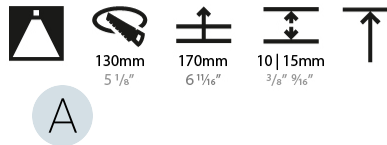

PHYSICAL

Shape: Round
Diameter (mm): 139
Diameter (in): 5 1/2
Height (mm): 151
Height (in): 5 15/16
Ceiling Thickness (mm): 10 / 12.5 / 15
Ceiling Thickness (in): 3/8 or 1/2 or 9/16
Min. Recessing Depth (mm): 170
Min. Recessing Depth (in): 6 11/16
Light Distribution: Downlight
Weight (kg): 0.926
Weight (lbs): 2.04
Fixture Finish: SSR / BKV / CWI / CRY / HAB / LAG / UFT / ITA / RUA / RUR / MIC / FTG / MYG / TWT / LOD / PUS / FRO / FUP / KIA / POP / BLS / SPG / MEY / GOH / GUM / CHC / COM / ABZ / JAG / OBR / MOS / ROR
Fixture Material: Aluminum Die Cast
Cut-out Measurements: 130mm / 5 1/8"

ELECTRICAL

Lamp Type: LED (Zhaga Standard)
Input Wattage (W): 28.6
Total Output Wattage (W): 26.4
Dimming: Tri-Mode (Non-Dimming and Phase Dimming (120Vac only) and 0-10V Dimming)
Driver Included: No
Driver Location: Recessed Housing
Driver Type: Constant Current - Universal
Driver Class: Class 2
Housing: See components
Input Voltage (V): 120 - 277
Constant Current (MA): 700

LED

Number of LEDs: 1
Color Temperature (°K): 2700 / 3000 / 3500 / 4000
Max. Delivered Lumen (lm): 2030 / 2080 / 2186 / 2230
Nominal Lumen (lm): 3210 / 3290 / 3459 / 3530
CRI: >90 CRI
Efficiency (%): 0.631
Lamp Life (hrs): 50000

OPTICAL

Reflector: 20 / 25 / 40

RATINGS AND CERTIFICATIONS

Certified By: Certified for North American Standards
IP rating: IP20